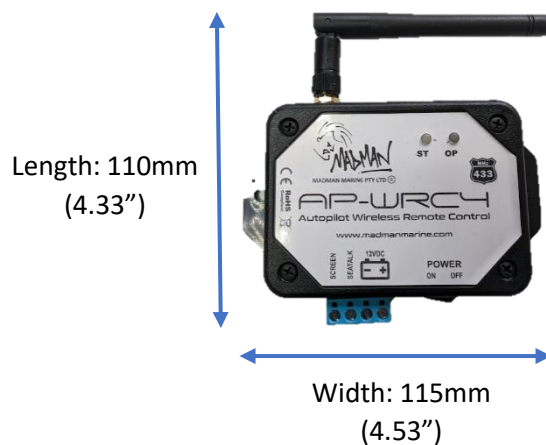

AP-WRC4

PHYSICAL DIMENSIONS

With Antenna Extended

Dimension	mm	inches
Width	110	4.33
Length	180	7.08
Depth	28	1.10

Note: allow additional room below connector for wiring

With Antenna Folded

Dimension	mm	inches
Width	115	4.53
Length	110	4.33
Depth	28	1.10